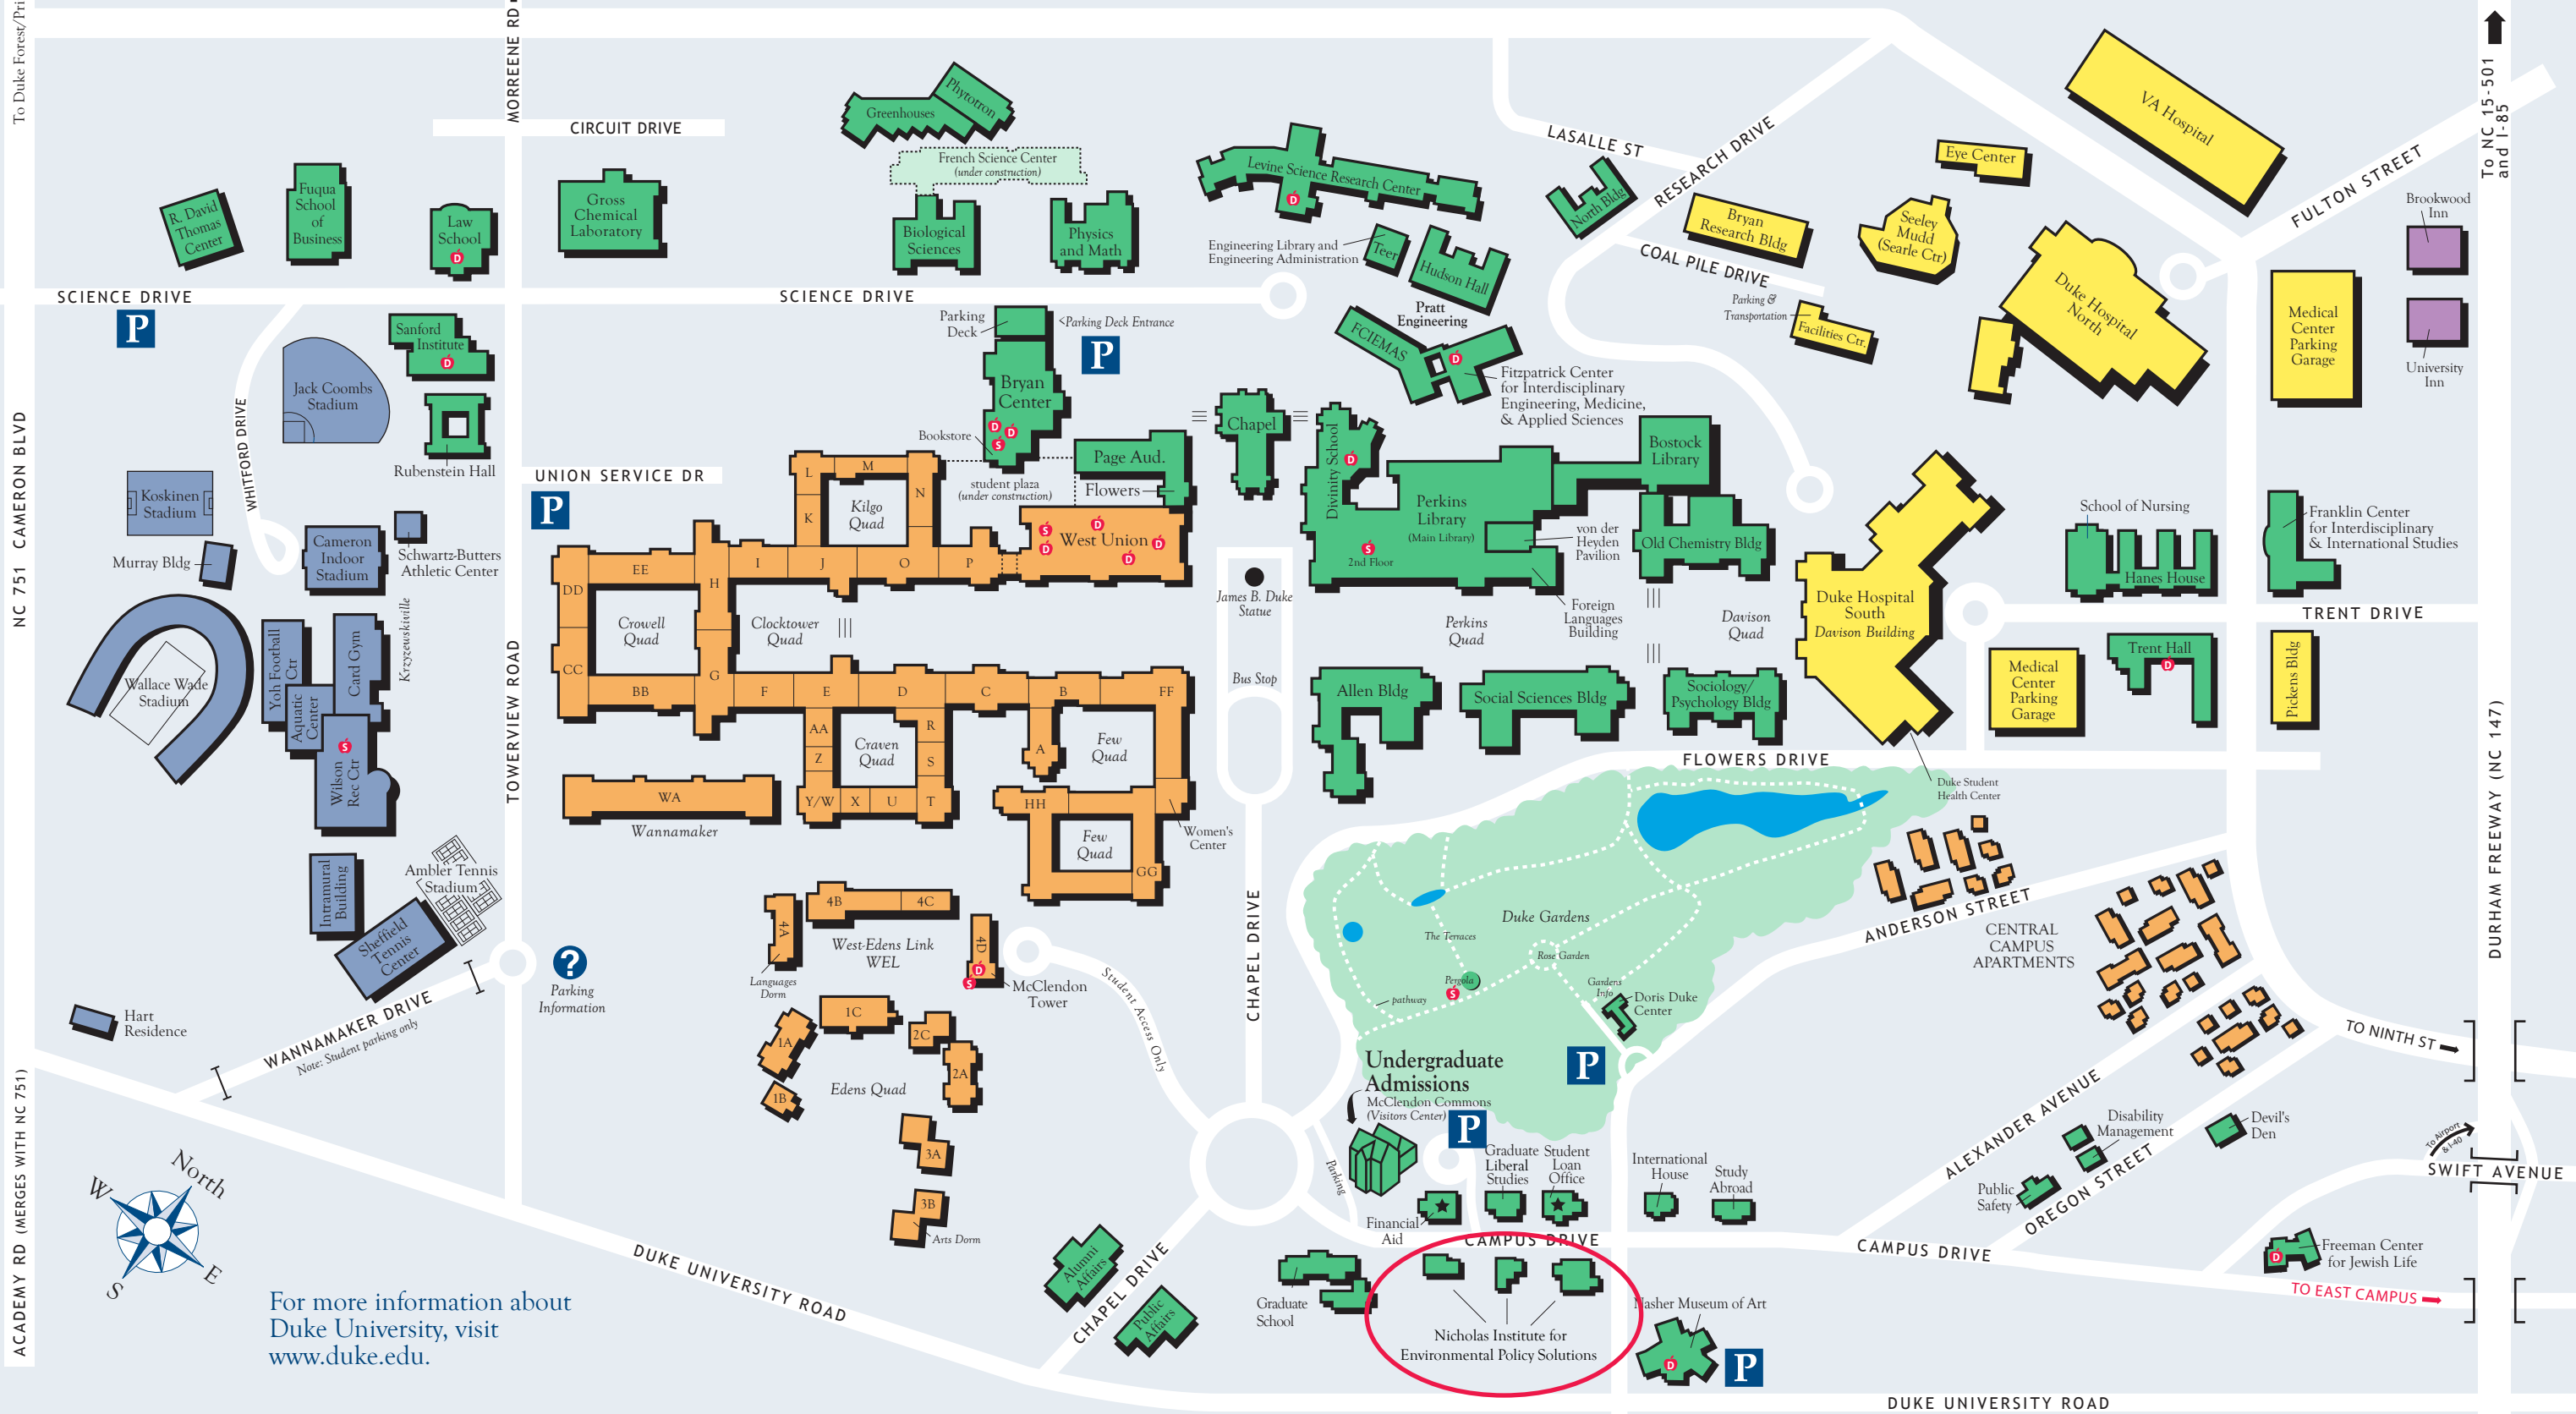

DUKE UNIVERSITY

DURHAM, NORTH CAROLINA

15-501

For more information about Duke University, visit www.duke.edu.

West Campus

- Academic/Administrative
- Housing
- Athletics
- Medical Center
- Hotel Accommodations
- D Dining
- S Snacks

Duke University Office of Undergraduate Admissions
2138 Campus Drive
Box 90586
Durham, NC 27708-0586

Published by the Office of Undergraduate Admissions, May 2006.
Map is not to scale and is intended to approximate building locations.